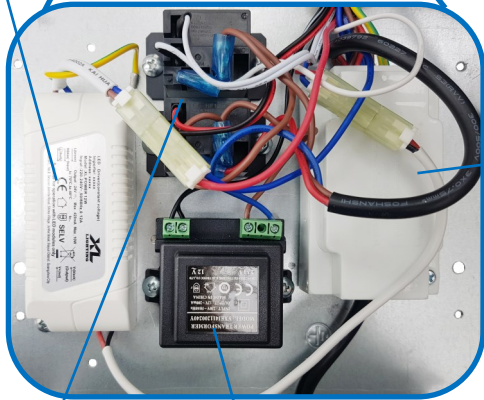

Parts Locations – Front

Compressor
CKP7272

Condenser Tray

LED Light Driver Transformer
CKP0904

Junction Box
CKP0047

Relay
CKP0044

Transformer
CKP0043

Condenser